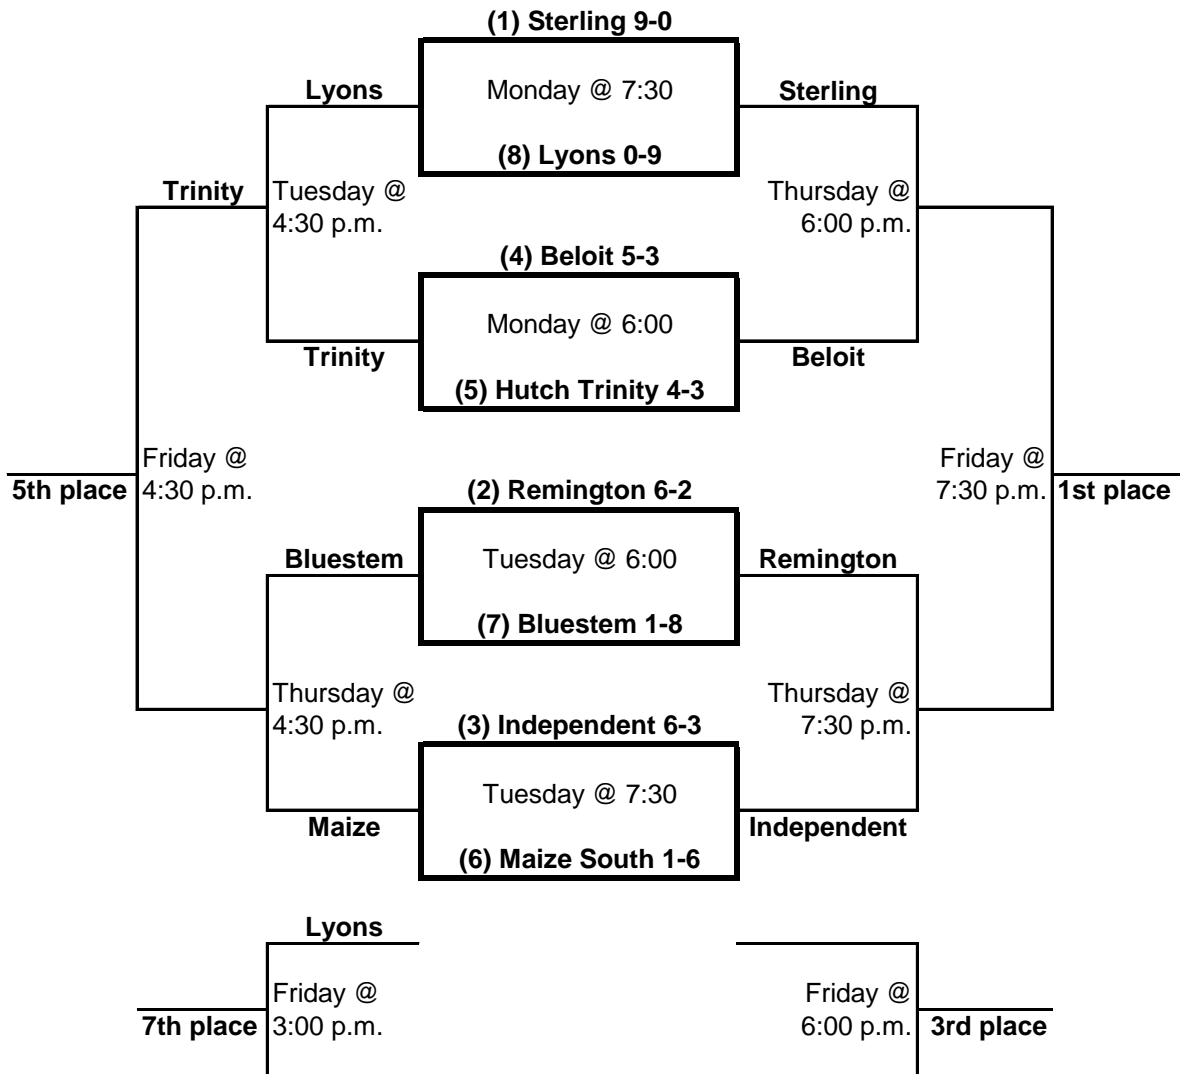

40th Annual
Sterling Invitational
2012

All games will be played at the Gleason Center on the campus of Sterling College. Team records reflect games played through 1/10/12.